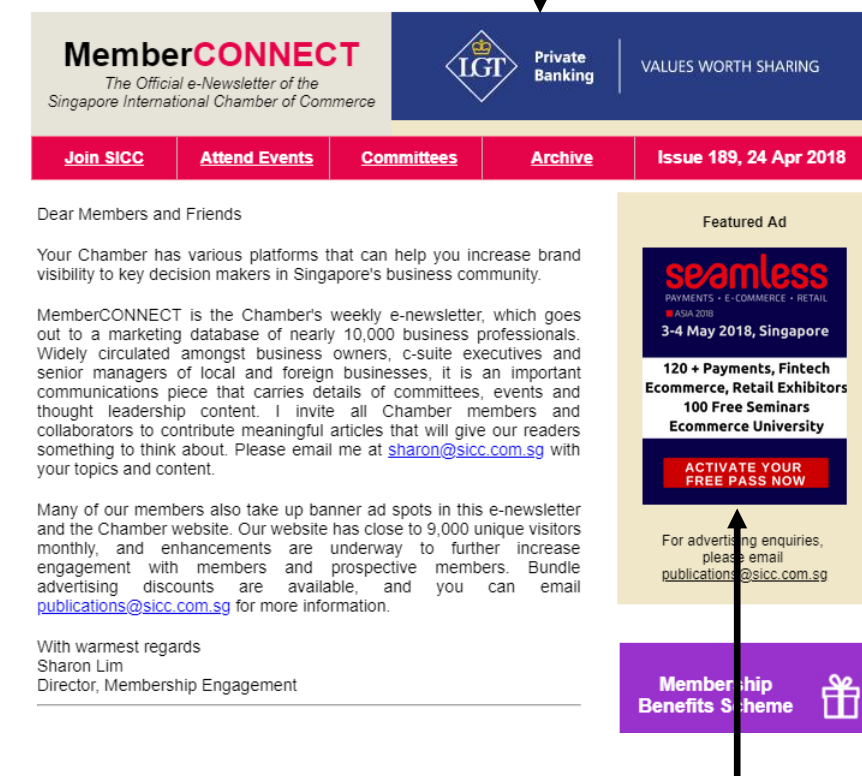

# E-Newsletter

Published every Tuesday to our marketing database of nearly 10,000 business professionals, MemberCONNECT carries details of committees, events and thought leadership content. Your Chamber's e-newsletter is widely circulated amongst business owners, c-suite executives and senior managers of local and foreign businesses.

## Leaderboard Ad

- ◆ Banner ad at the top of the e-newsletter hyperlinked to your website
- ◆ Format: Original web quality (96dpi) static JPEG
- ◆ Size: 400 (W) x 90 (H) pixels

## Prime Vertical Ad

- ◆ Banner ad next to lead article hyperlinked to your website
- ◆ Format: Original web quality (96dpi) static JPEG
- ◆ Size: 170 (W) x 214 (H) pixels